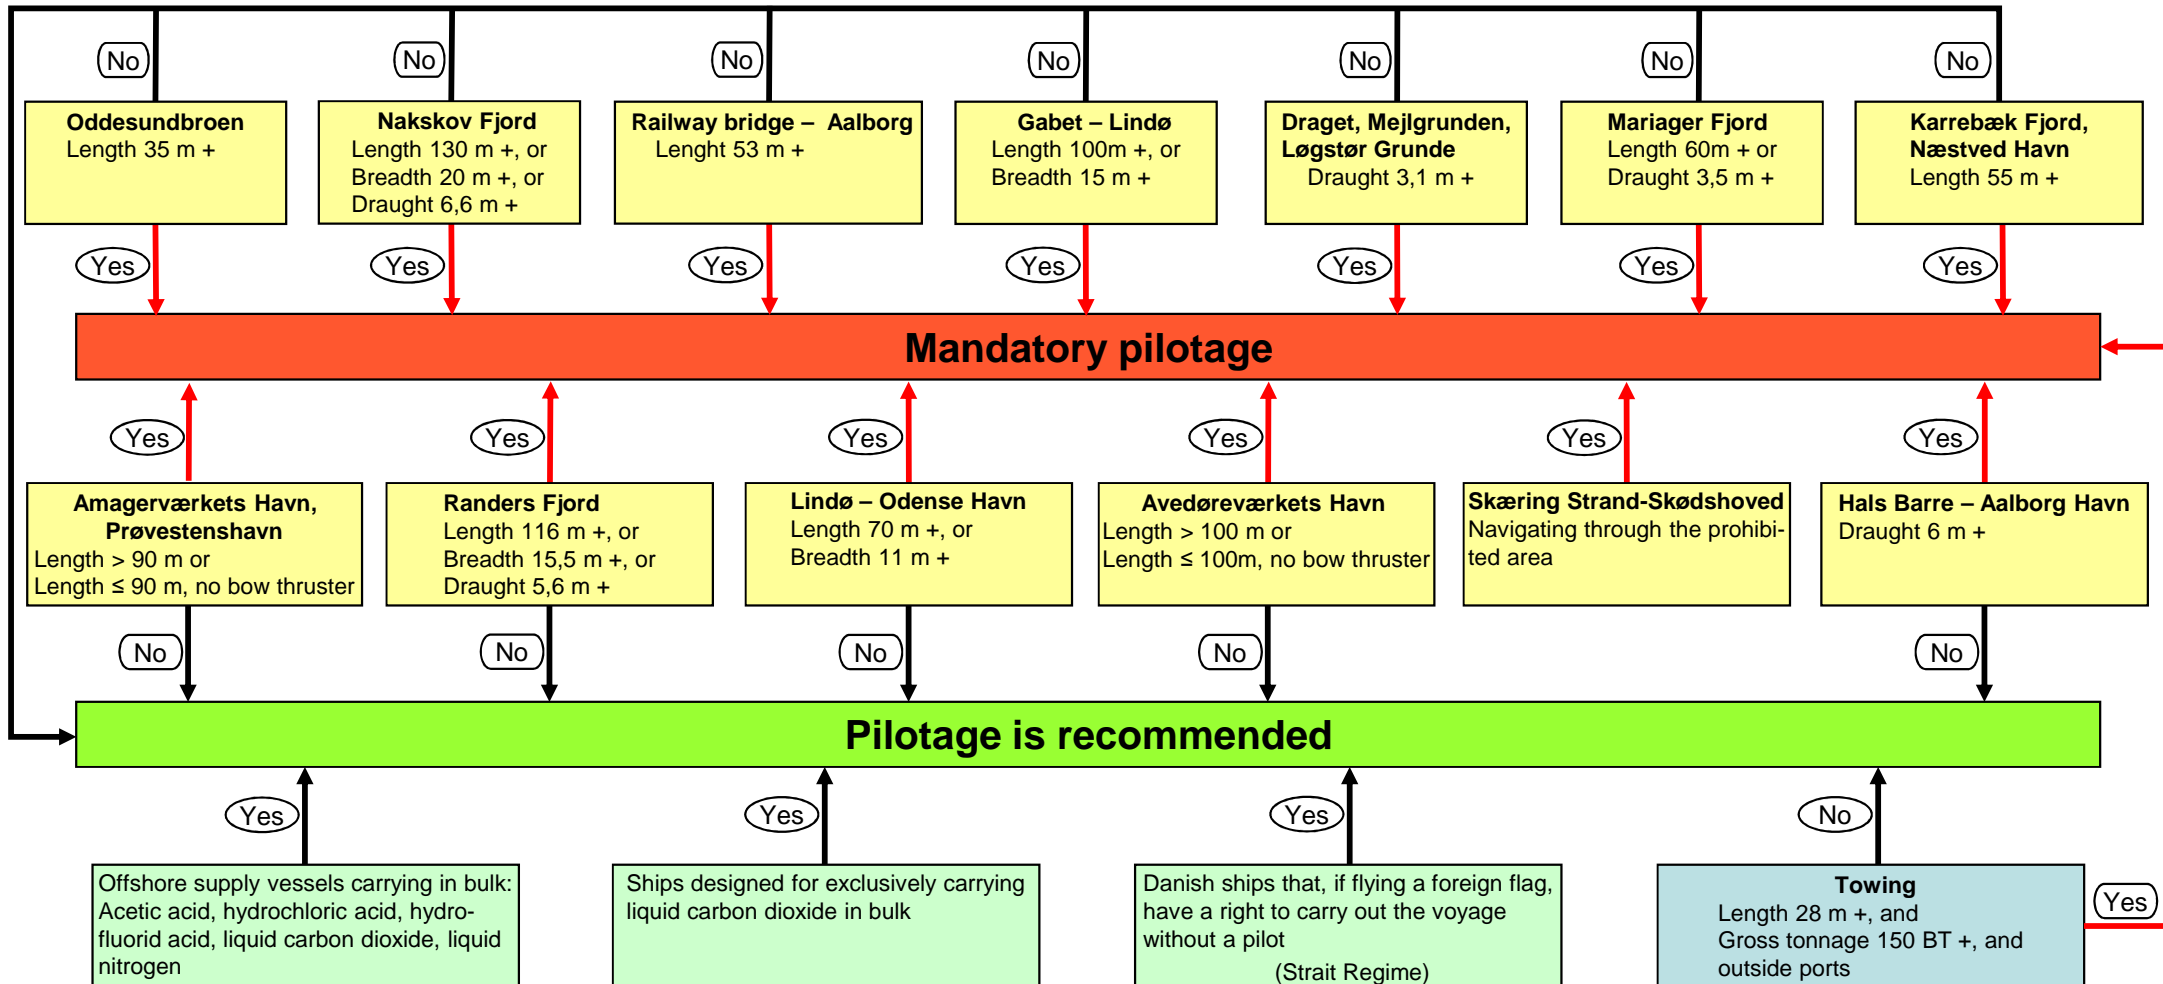

Flowchart for specific pilotage according to executive order on the use of pilot

General rules – see below

Flowchart for General rules – IMO & the Danish Pilotage Act